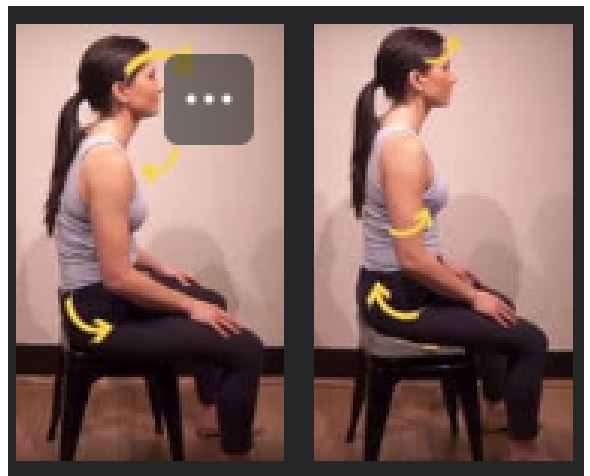

## SEAT WEDGE BENEFITS:

A high density foam wedge to support correct seated posture. Featuring tapered edges so it can fit comfortably into car seats.

The ABCA seat wedges assist in maintaining an upright posture with open chest for ease of breathing, and reduce forward head carriage.

Available in 2 heights, the original 2 inch and the new smaller 1 inch wedge, to help support most body shapes and chair designs.

**A high density foam wedge to support correct seated posture**

**Ask us how to order yours today!**